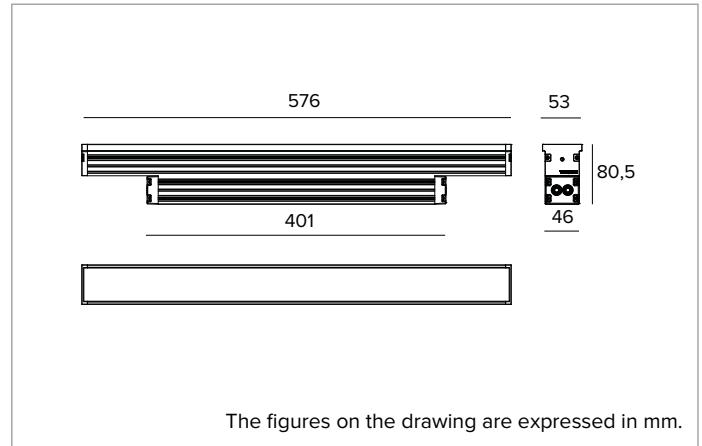

SOURCE

High Power High Efficiency Ra80 linear LED board. Ra90 on request.

Energy efficiency class: E

Nominal power: 23W

Nominal flux: 3108lm

Colour rendering index: 80

Rf: 85

Rg: 93.8

CCT nominal: 3000K

SDCM: 3

Lifetime (L80/B10): >50000h tq +25°C

ILLUMINOTECHNICAL CHARACTERISTICS

Acrylic lenses with an integrated holographic filter.

Optic: LENS

Beam angles: SP

Optical efficiency: 83%

Fixture flux: 2575lm

Luminous efficacy: 99lm/W

Photobiological safety: Compliant with RG1 low risk group

MECHANICAL CHARACTERISTICS

Extruded anodised aluminium 15µ body. Extra clear 5mm thick glass flat screen. The body of the fixture is adjustable and can be installed away from the mounting surface using accessory snap brackets.

Colour and finish: Aluminium

Dimensions: L=576mm

Weight: 2.6Kg

Version: INTEGRATED DRIVER

Degree of protection: IP66,IP67

Mechanical Resistance: IK08

ELECTRICAL CHARACTERISTICS

Integrated driver version. Complete with electronic ON-OFF power supply. Pre-cabled with a 1 metre 3x1mm² H07RN-F cable. Luminaire compliant with EN 60598-2-22 for power supply from a centralised emergency system CPSS (Central Power Supply System), not incorporated in the luminaire - high risk areas excluded. The default power and flux are 100% in AC and 100% in DC.

Fixture Power: 26W

Power supply: 220-240Vac 50/60Hz

Insulation Class: CLASS 1

Type of driver / Control: ON-OFF

Driver included: YES

Class F: YES

SAFE FLICKER: PstLM=<1 and SVM=<0.4 (IEC TR 61547-1 and IEC TR 63158), to ensure a more comfortable and safe light

Ambient temperature: -25°C / +35°C

INSTALLATION

To be completed with stainless steel adjustable brackets.

NOTES

Uses the "Waterblock Smart" technical solution that involves resin coating the connection cables, limiting the risk of humidity reaching the driver or the fixture. 110-277Vac version available on request.

WARRANTY

5 years.

WARNING

Luminaire designed for disposal/recycling at end-of-life. Replaceable (LED only) light source by a professional. Replaceable control gear by a professional.

Due to the technological evolution of the electronic components, the data provided may be updated, and as such, confirmation must be requested during the order process.

Luminous flux and power supply have +/-10% tolerances with respect to the indicated value. tq +25°C (CIE 121).

We reserve the right to make technical changes.

Targetti Sankey S.r.l.
Via Pratese, 164
50145 Firenze - Italy
Tel: +39 055 37911
targetti.com
targetti@targetti.com

CCIAA Firenze
Share Capital:
€ 500.000,00
VAT N. (IT):
01537660480
R.E.A: FI-275656

TARGETTI